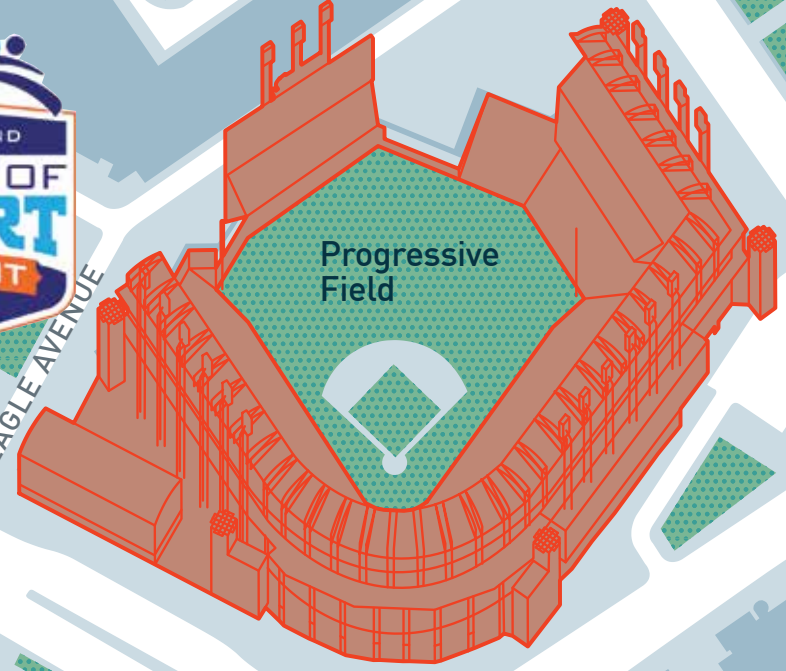

Lake Erie

Draft Stage

Fan Experience

East Gate

Great Lakes Science Center

West Gate

ROCK THE CLOCK
END ZONE

Mall C

Mall B

Mall A

The Galleria

PLAYHOUSE SQUARE

ROCK THE CLOCK
END ZONE

WAREHOUSE DISTRICT

ROCK THE CLOCK
END ZONE

GATEWAY DISTRICT

Tower City Public Square

5th Street Arcades

Huron Road East

Nautica Entertainment Complex

Settler's Landing

Canal Basin Park

Cuyahoga River

Cuyahoga River

Flats East Bank

Center St, Winslow Ave, Washington Ave, Superior Viaduct, Riverbed St

West 11th St, West 10th St, West 9th St, West 8th St, West 7th St, West 6th St, West 5th St, West 4th St, West 3rd St, West 2nd St, West 1st St